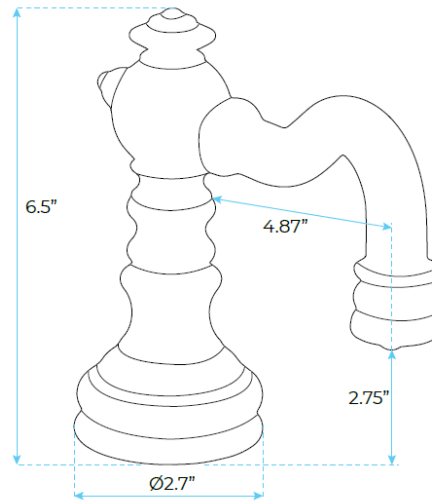

## FLORENCE DECK MOUNT COMMERCIAL AUTOMATIC SOAP DISPENSER IN BRUSHED GOLD FINISH SPECS

### Specs:

- Product Type: Commercial
- Main Construction Material: Brass
- Mount Type: Deck
- Handle Type: Infra-Red
- Power: 4 (D) Batteries / AC Adapter Optional
- Soap Pump: 6 Volt Noise-Free PERISTALTIC Pump System
- Number of Tap Holes: 1
- Valve/Cartridge Type: Solenoid Valve
- Sensing Range: Adjustable with optional remote control
- Working Soap: Standard liquid Soap
- Soap Bottle Capacity: 800ML
- Viscosity of Liquid Soap: 0.5ML to 1.5ML, adjustable
- Isolation Included: No