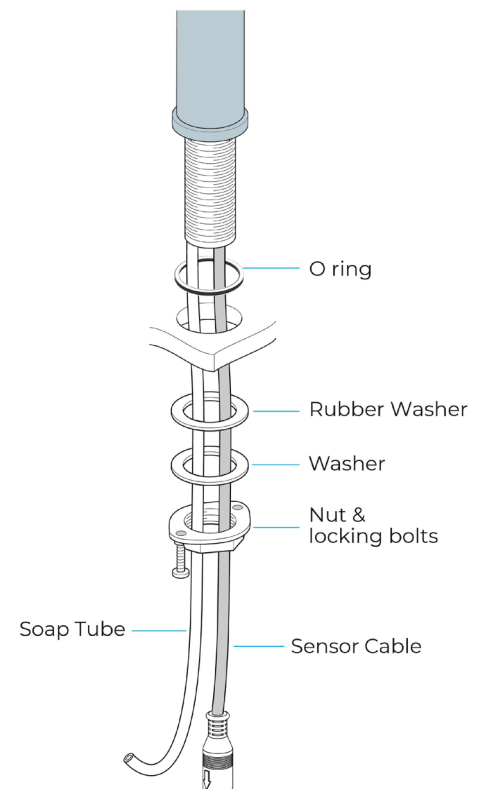

## FLORENCE DECK MOUNT COMMERCIAL AUTOMATIC SOAP DISPENSER IN BRUSHED GOLD FINISH SPECS

### Specs:

- Product Type: Commercial
- Main Construction Material: Brass
- Mount Type: Deck
- Handle Type: Infra-Red
- Power: 4 (D) Batteries / AC Adapter Optional
- Soap Pump: 6 Volt Noise-Free PERISTALTIC Pump System
- Number of Tap Holes: 1
- Valve/Cartridge Type: Solenoid Valve
- Sensing Range: Adjustable with optional remote control
- Working Soap: Standard liquid Soap
- Soap Bottle Capacity: 800ML
- Viscosity of Liquid Soap: 0.5ML to 1.5ML, adjustable
- Isolation Included: No